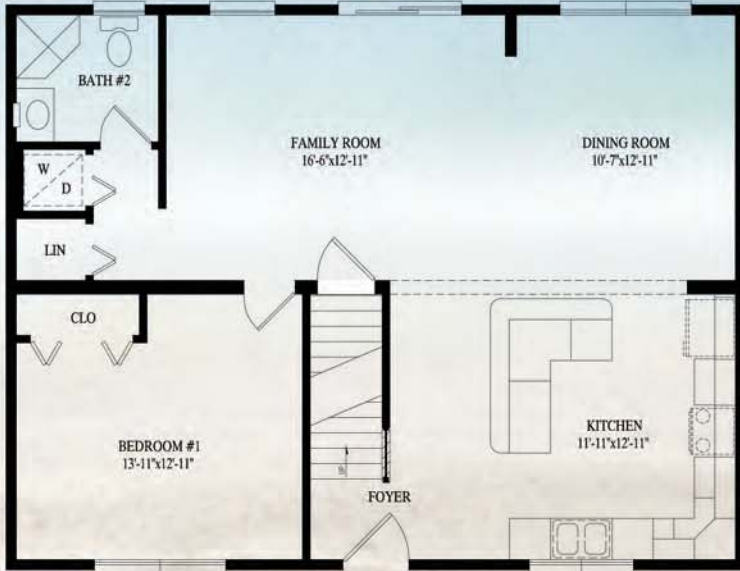

Seaside Selections *by*

The Ocean Beach

990 Sq. Ft. Living Area 1st Fl.

837 Sq. Ft. Unfinished Bonus Area

27'-6" x 36'-0"