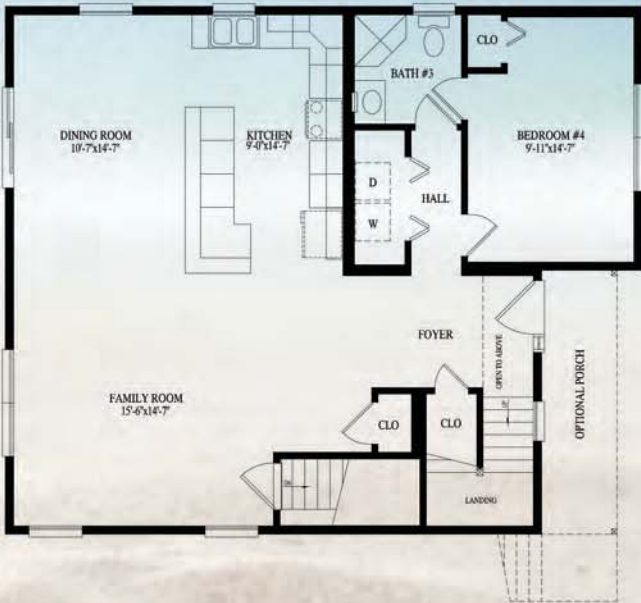

## The Ocean Side

1102 Sq. Ft. Living Area 1st Fl.

1142 Sq. Ft. Living Area 2nd Fl.

2244 Sq. Ft. Total Living Area

31'-6" x 38'-0" / 32'-0"