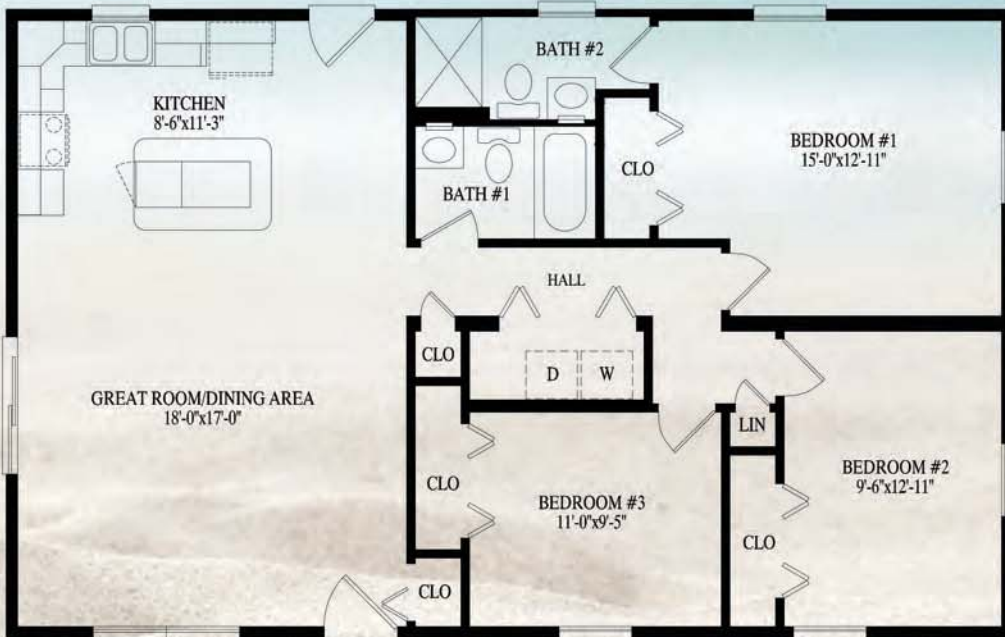

Seaside Selections *by*

The Holiday

1210 Sq. Ft. Living Area 1st Fl.

27'-6" x 44'-0"