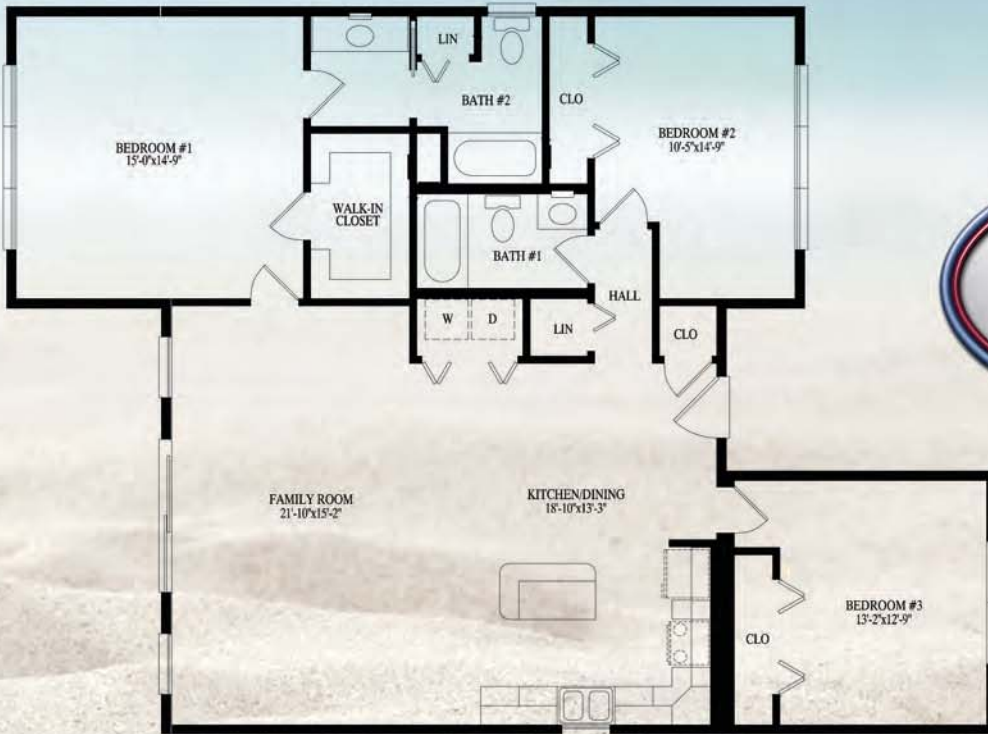

Seaside Selections *by*

The Fisherman's Dunes

1506 Sq. Ft. Living Area 1st Fl.

38'-0" x 51'-8"