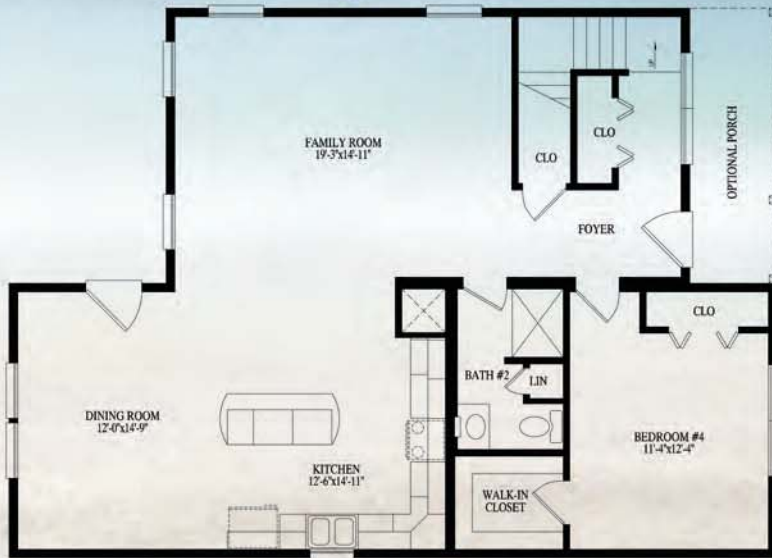

Seaside Selections *by*

The Beach Walk

1166 Sq. Ft. Living Area 1st Fl.

1027 Sq. Ft. Living Area 2nd Fl.

2193 Sq. Ft. Total Living Area

31'-6" x 44'-0"/30'-0" 1st Fl.

31'-6" x 38'-9"/26'-6" 2nd Fl.