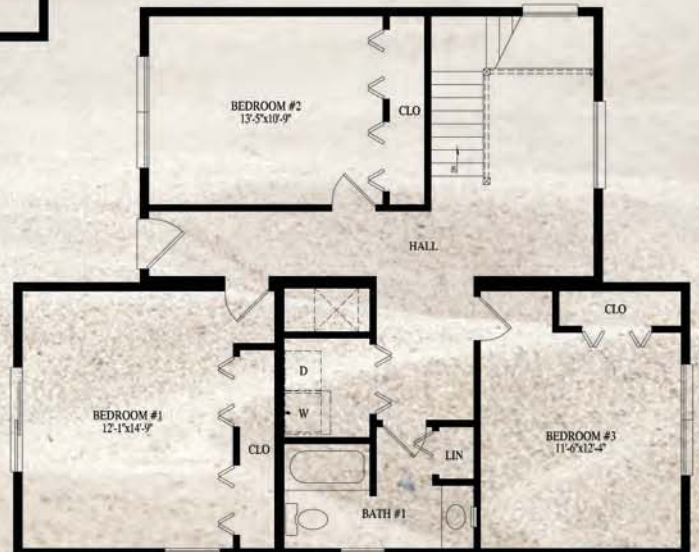

Seaside Selections *by*

The Beach Walk

1166 Sq. Ft. Living Area 1st Fl.

1027 Sq. Ft. Living Area 2nd Fl.

2193 Sq. Ft. Total Living Area

31'-6" x 44'-0"/30'-0" 1st Fl.

31'-6" x 38'-9"/26'-6" 2nd Fl.