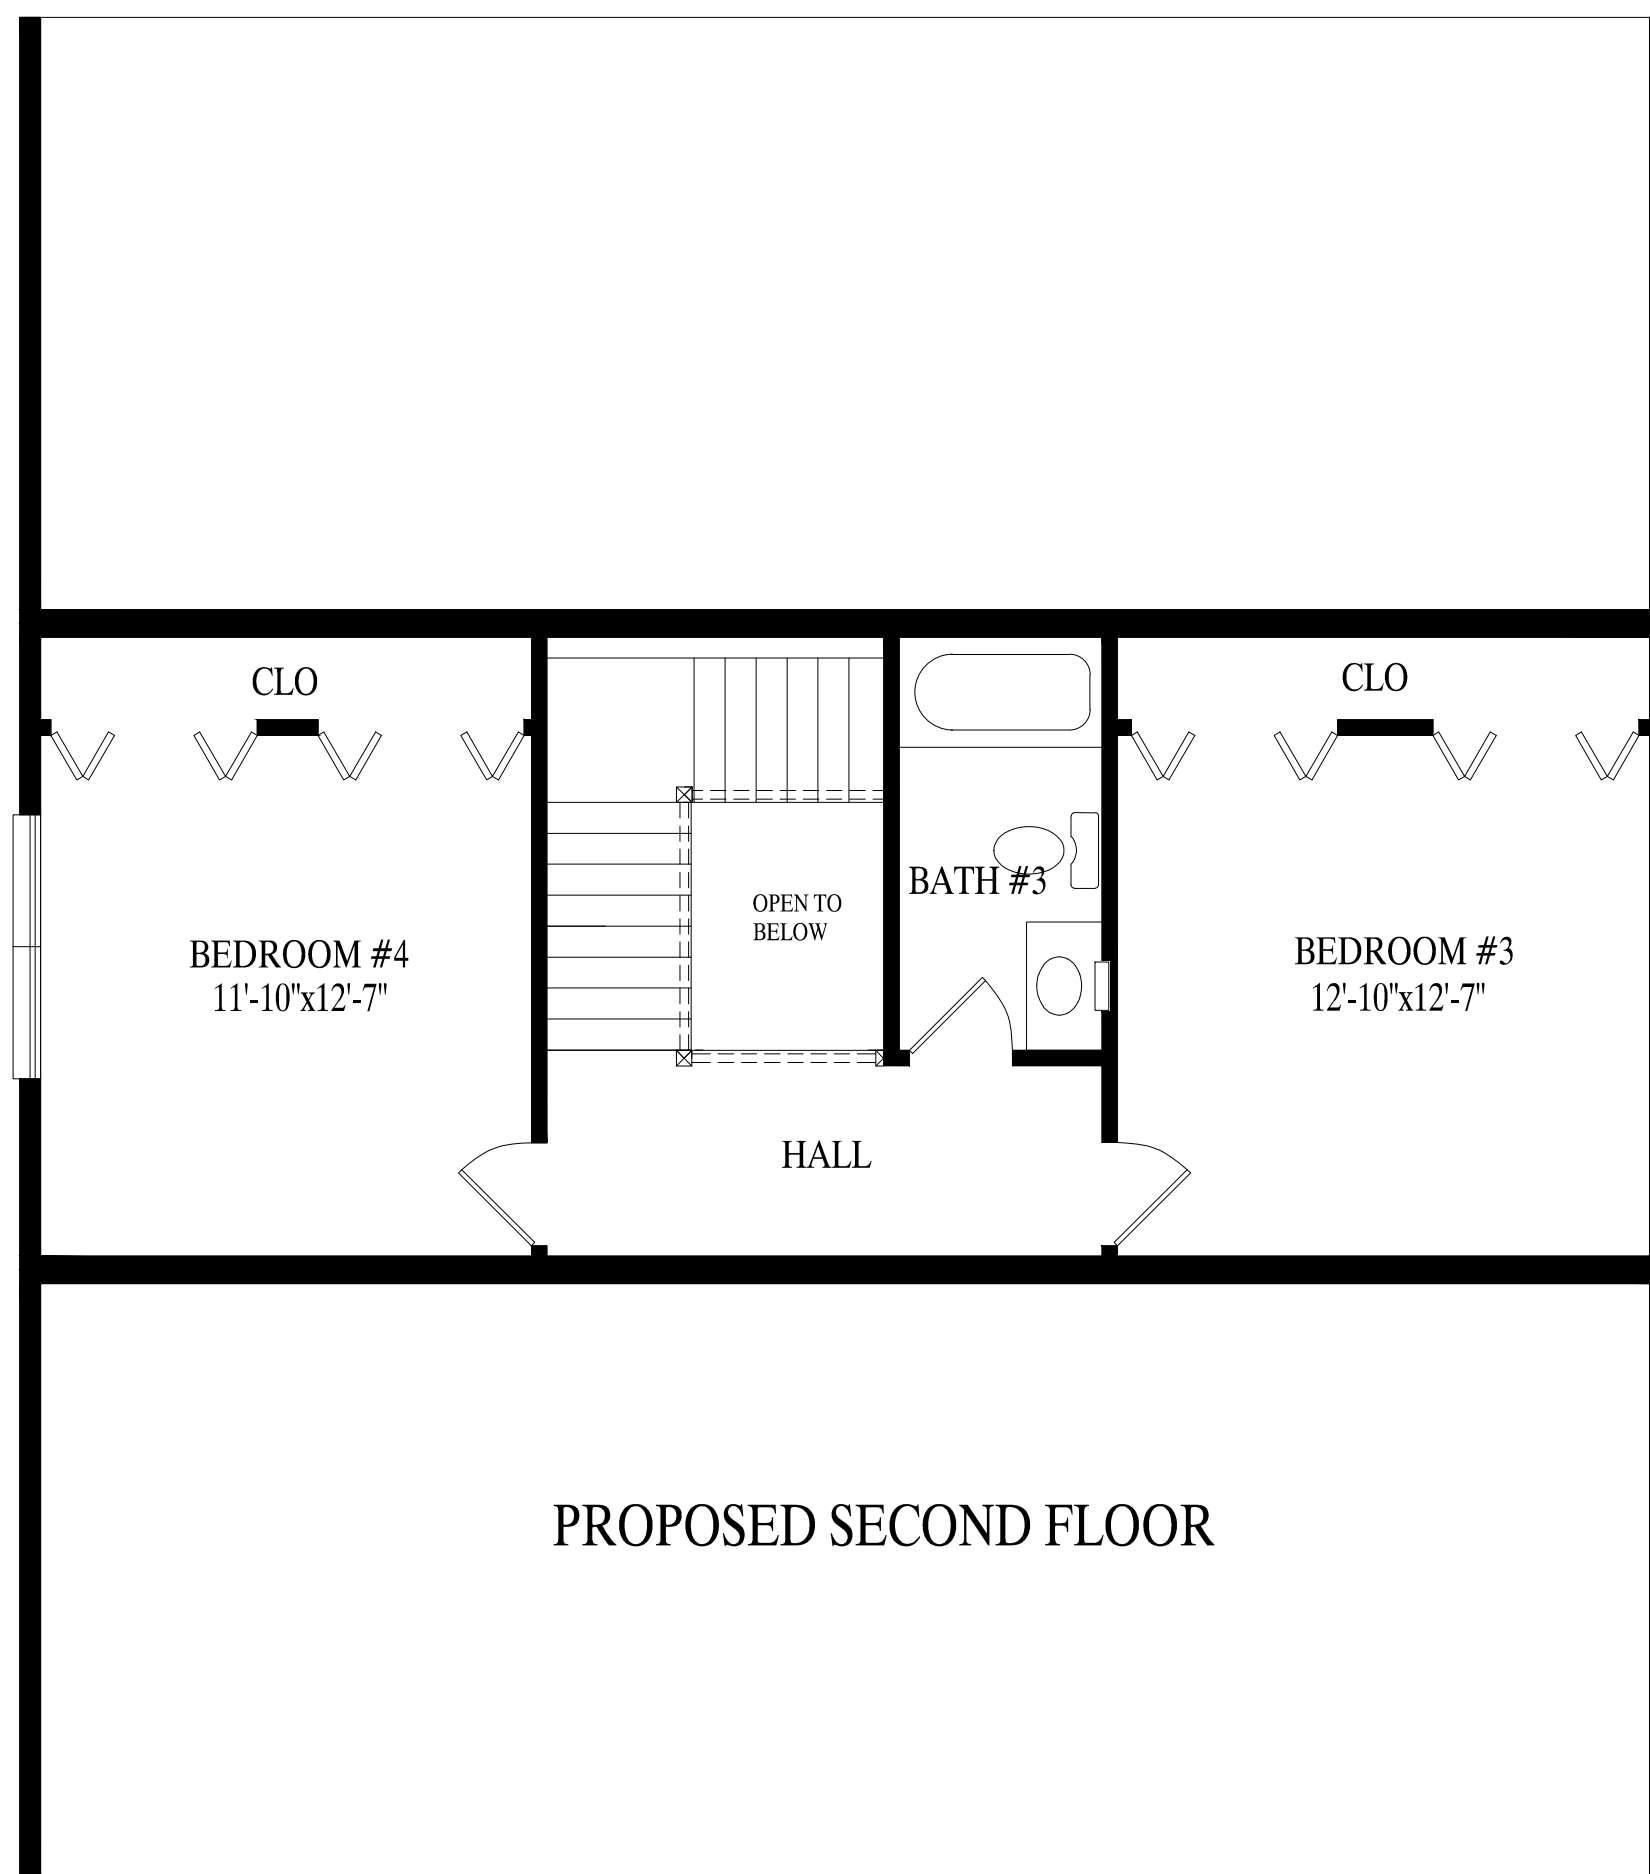

*"Spring Grove"*

Spring Grove  
45' X 40' Ranch  
1737 Sq. Ft. First Floor  
2363 Total Sq. Ft.

PROPOSED SECOND FLOOR

Spring Grove  
45' X 40' Ranch  
626 Sq. Ft. Second Floor  
2363 Total Sq. Ft.