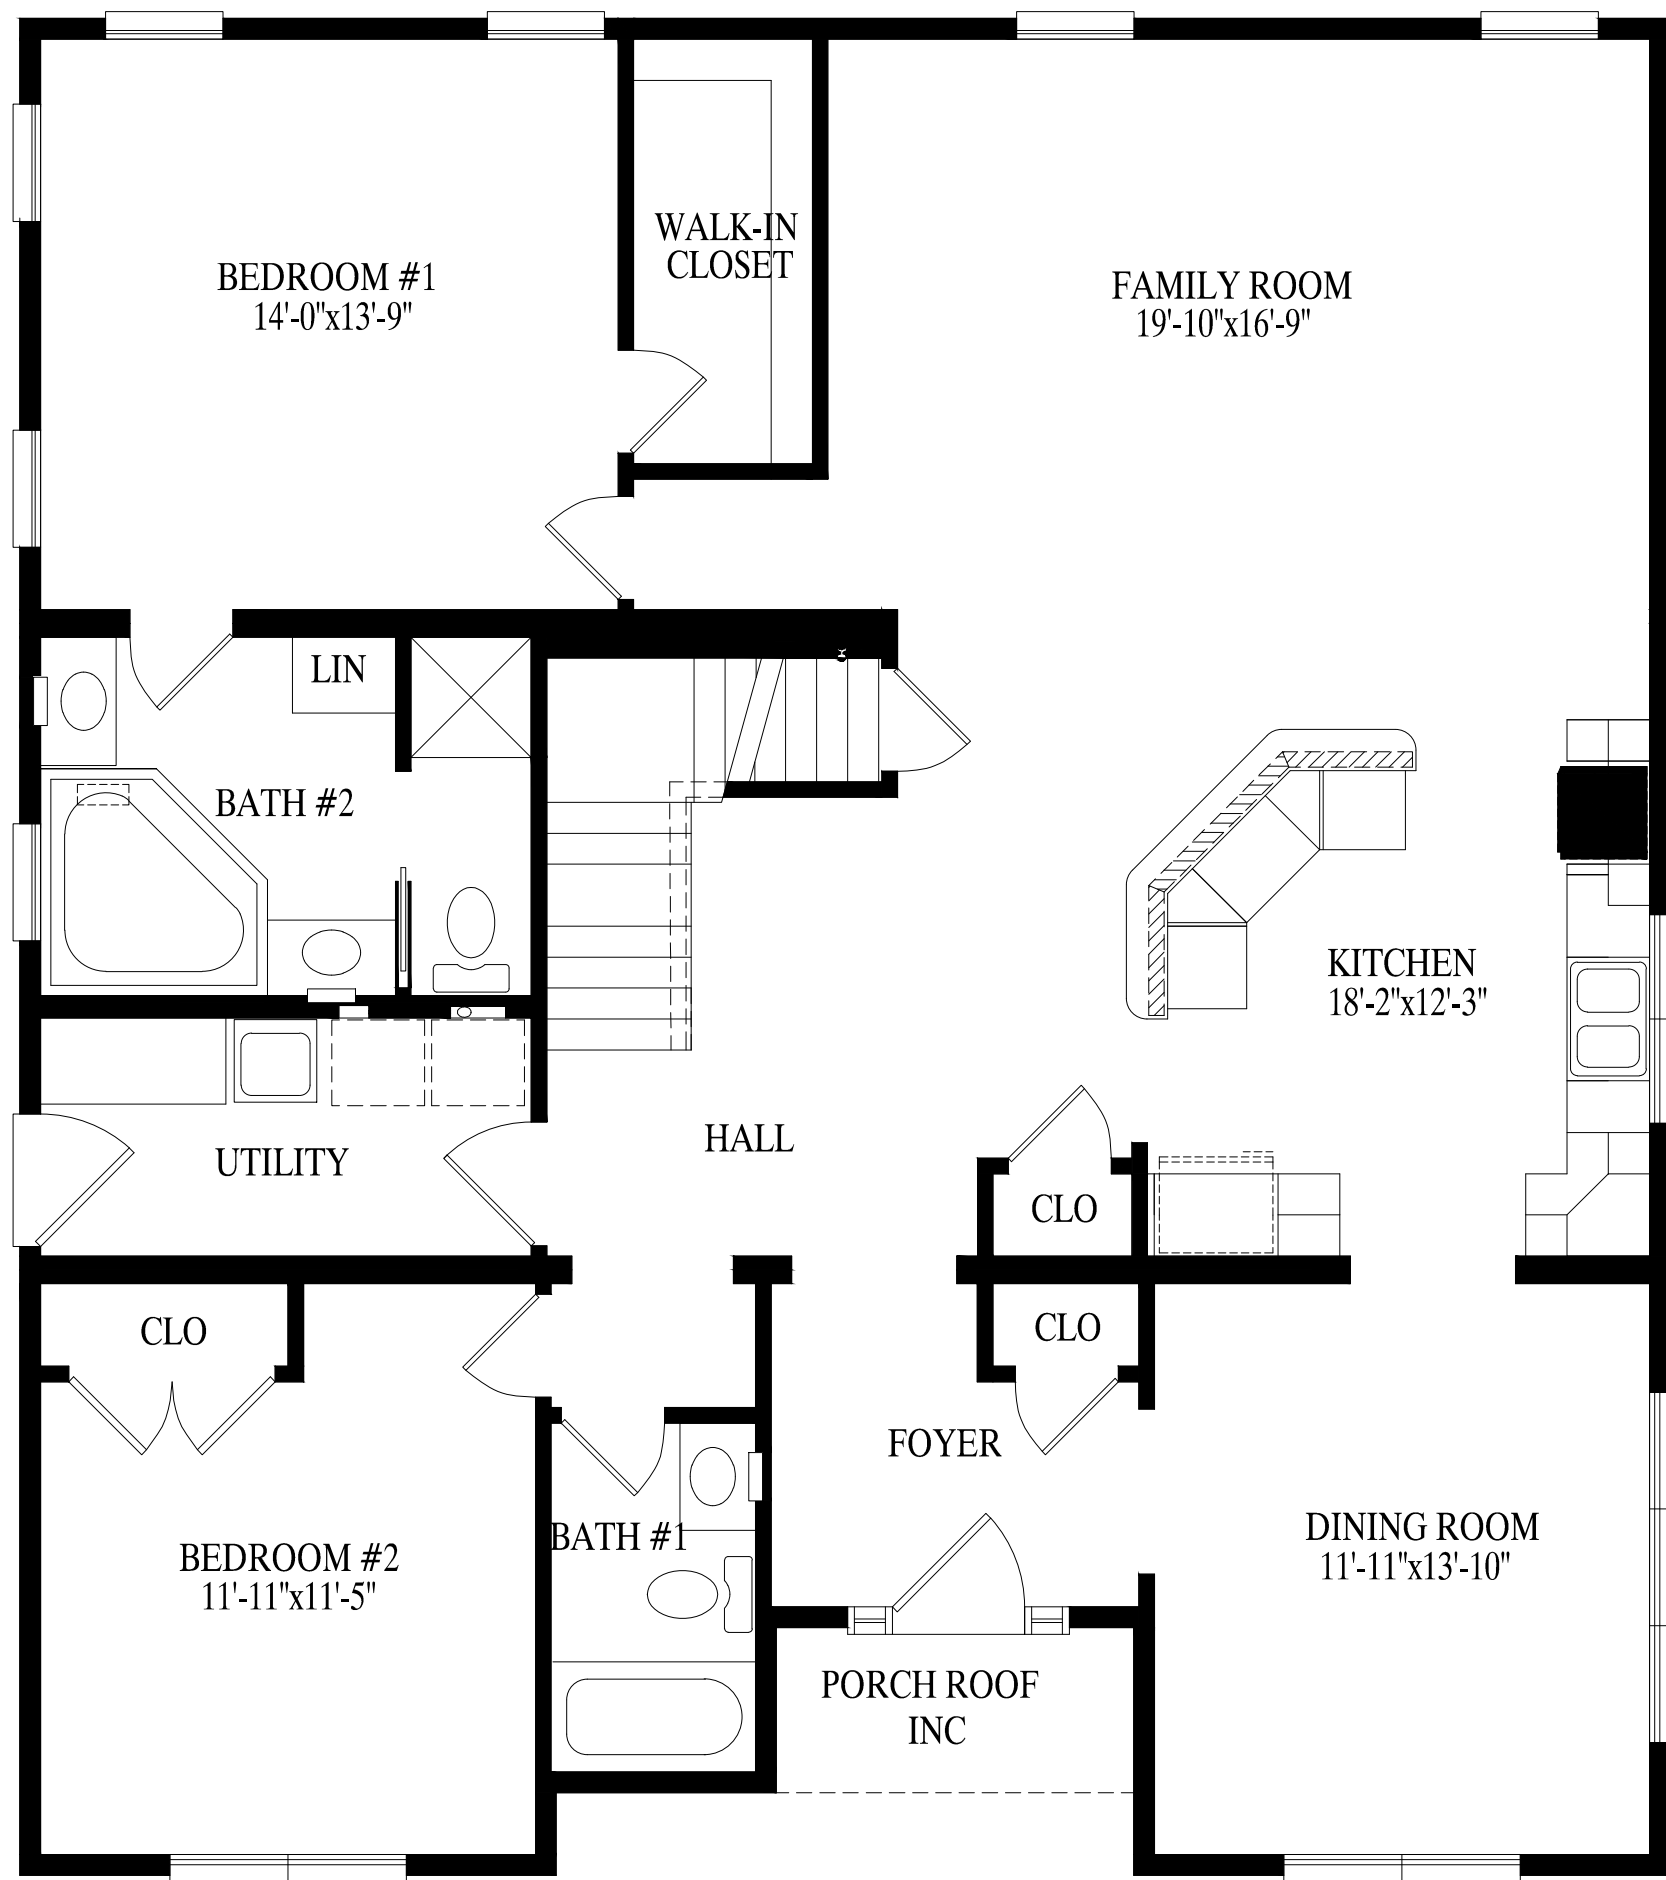

*"Spring Grove"*

Spring Grove  
45' X 40' Ranch  
1737 Sq. Ft. First Floor  
2363 Total Sq. Ft.

PROPOSED SECOND FLOOR

Spring Grove  
45' X 40' Ranch  
626 Sq. Ft. Second Floor  
2363 Total Sq. Ft.