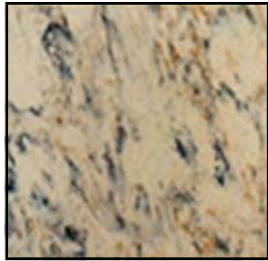

QUARTZ COUNTERTOP

DUPONT ZODIAQ
OPTIONAL UPGRADE

Antique Pearl

Mocha Latte

Caraway

Chestnut

Coriander

Cygnus Pearl

Mystic Black

Snow Flurry

Saddle Brown

Storm Grey

Toasted Almond

AVAILABLE PROFILES

Eased

Bullnose