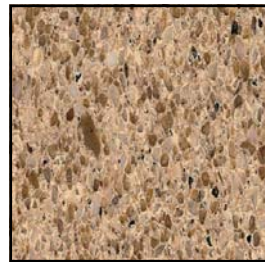

QUARTZ COUNTERTOP

DUPONT ZODIAQ
OPTIONAL UPGRADE

Antique Pearl

Mocha Latte

Caraway

Chestnut

Coriander

Cygnus Pearl

Mystic Black

Snow Flurry

Saddle Brown

Storm Grey

Toasted Almond

AVAILABLE PROFILES

Eased

Bullnose

Half Bevel

Due to variation in computer monitors and printers, the color samples seen here may not exactly match the corresponding color.