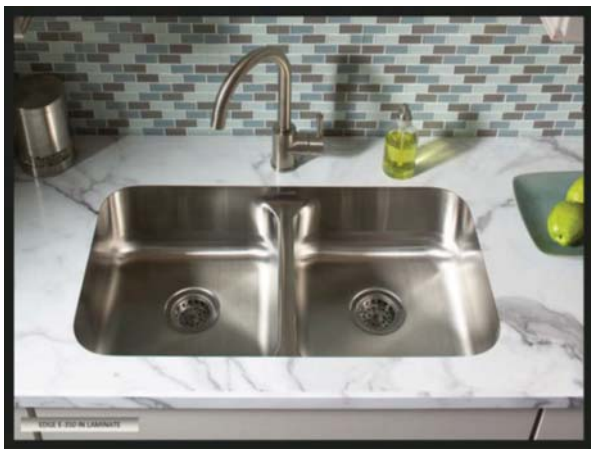

Due to variation in computer monitors and printers, the color samples seen here may not exactly match the corresponding color.